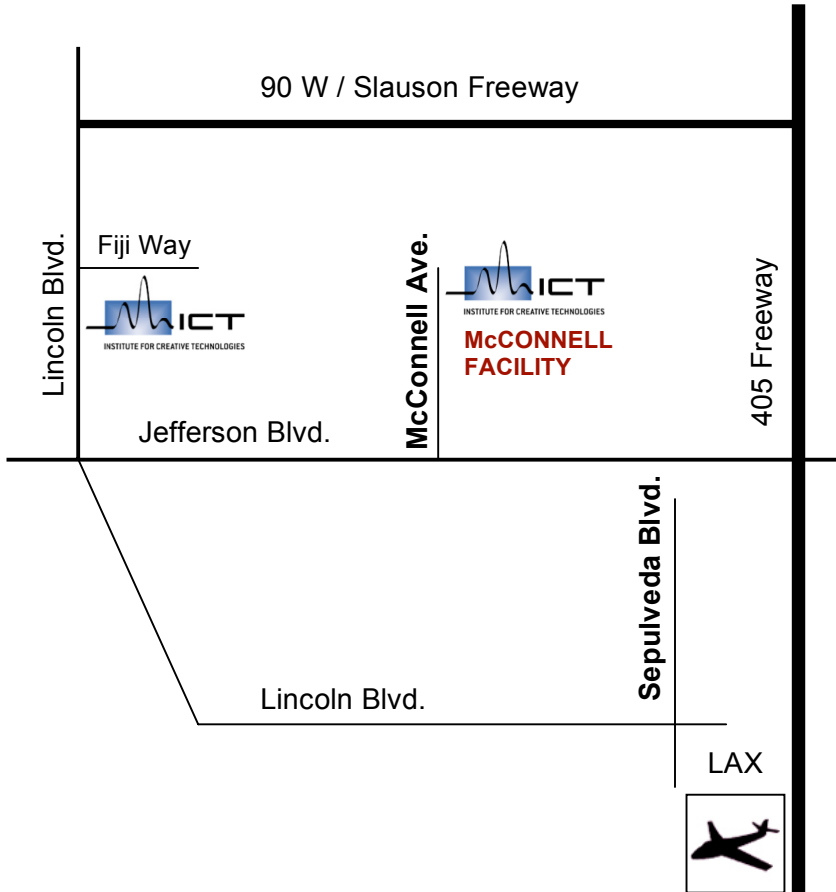

## Directions to USC ICT's McConnell Facility

**Address:**

5318 McConnell Ave.  
Los Angeles, CA 90066-7026

\*NOTE: Map Not to Scale

**Directions from ICT:**

LEFT on Lincoln Blvd.  
LEFT on Jefferson Blvd.  
LEFT on McConnell Ave.

**Directions from LAX:**

Take Sepulveda North from Airport  
Veer LEFT onto Lincoln when Sepulveda Splits  
Go 1.5 Miles to Jefferson and Turn RIGHT  
Turn LEFT on McConnell Ave. (Be sure to look for it, no traffic light or stop sign)