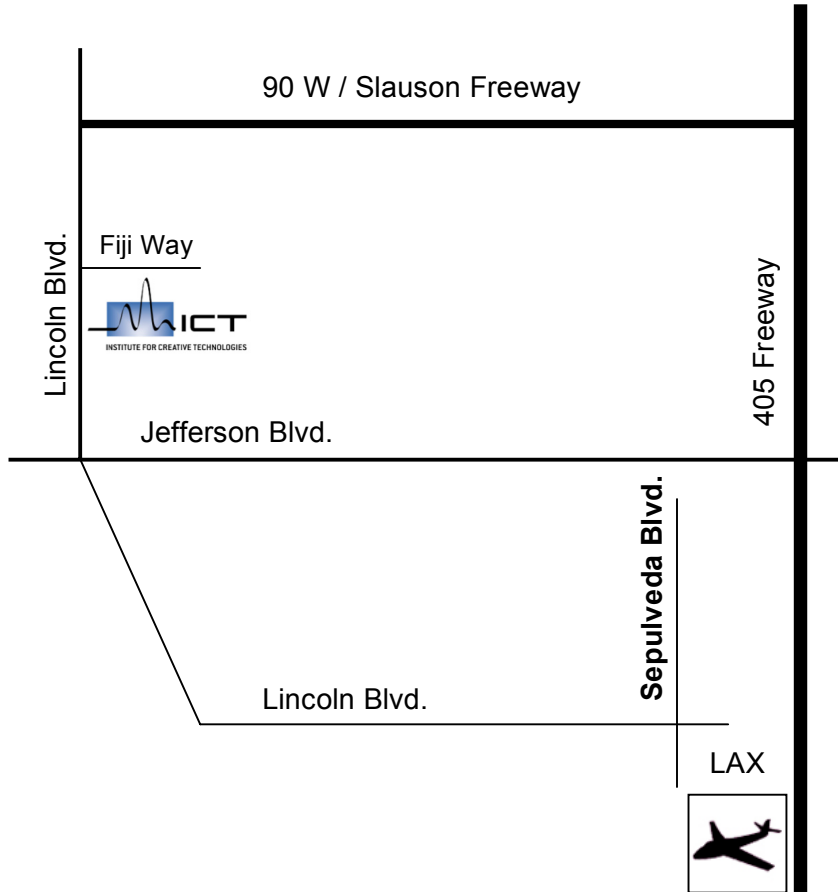

Directions from LAX Airport to ICT

Address:
13274 Fiji Way
Marina del Rey, CA 90292-4000

*NOTE: Map Not to Scale

Directions from LAX:

Take Sepulveda North from Airport
Veer LEFT onto Lincoln when Sepulveda Splits
Go 3.5 Miles to Fiji Way and Turn RIGHT